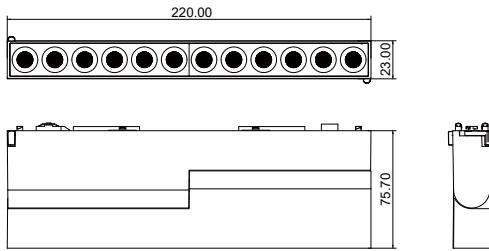

U-turn-Grid-9W