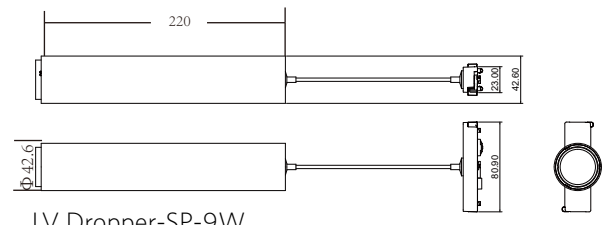

Dimensional Drawing

OP-IESVC1600024E2-01-Tunable-Sonder 2-160W24V

LV Dropper-ZoomSP-9W

U-turn-Grid-9W

LV Dropper-SP-9W

U-turn-Grid-5W

LV-SP 9W

LV-Grid-18W

LV-Gri-9W

LV ZoomSP 9W

LV-FL-27W

LV-Grid-18W

LV-WW-9W

OPPLE SHANGHAI OFFICE
 Building V3, The Mixc, 1799 Wuzhong Road,
 Minhang District, Shanghai, China
 ZIP: 201103
T + 86 21 3855 0000
E intersales@opple.com