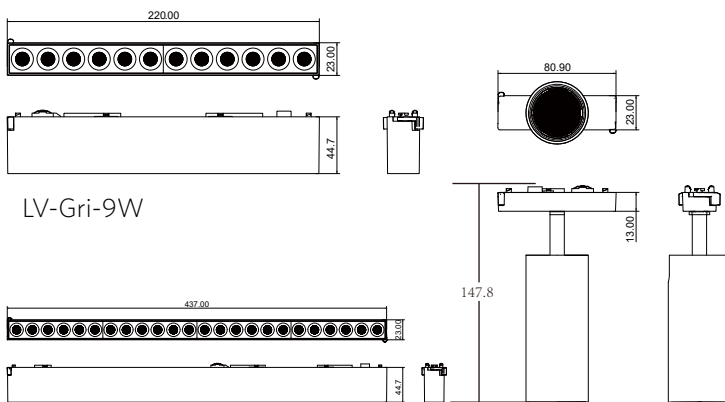

Dimensional Drawing

OP-IESVC1600024E2-01-Tunable-Sonder 2-160W24V

LV Dropper-ZoomSP-9W

U-turn-Grid-9W

LV Dropper-SP-9W

U-turn-Grid-5W

LV-SP 9W

LV-Grid-18W

LV-Gri-9W

LV ZoomSP 9W

LV-FL-27W

LV-Grid-18W

LV-WW-9W

OPPLE SHANGHAI OFFICE
 Building V3, The Mixc, 1799 Wuzhong Road,
 Minhang District, Shanghai, China
 ZIP: 201103
T + 86 21 3855 0000
E intersales@opple.com