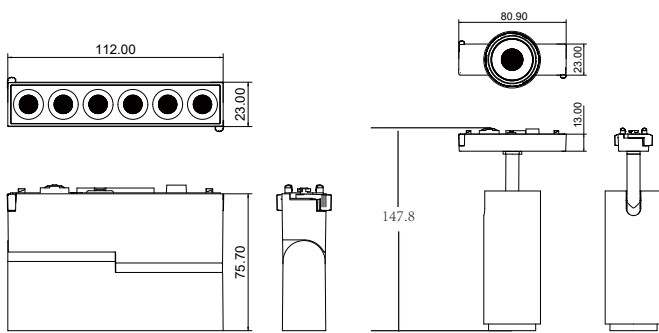

Dimensional Drawing

OP-IESVC1600024E2-01-Tunable-Sonder 2-160W24V

LV Dropper-ZoomSP-9W

U-turn-Grid-9W

LV Dropper-SP-9W

U-turn-Grid-5W

LV-SP 9W

LV-Grid-18W