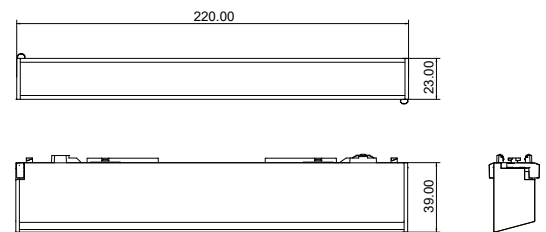

LV-Gri-9W

LV ZoomSP 9W

LV-FL-27W

LV-Grid-18W

LV-WW-9W

OPPLE SHANGHAI OFFICE
 Building V3, The Mixc, 1799 Wuzhong Road,
 Minhang District, Shanghai, China
 ZIP: 201103
T + 86 21 3855 0000
E intersales@opple.com