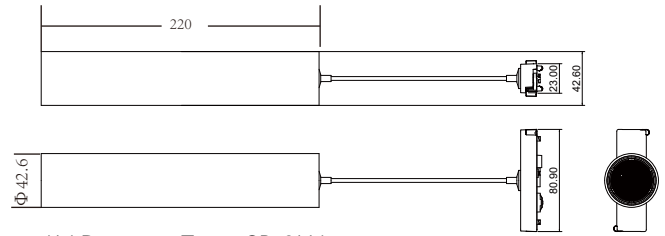

LV Dropper-ZoomSP-9W