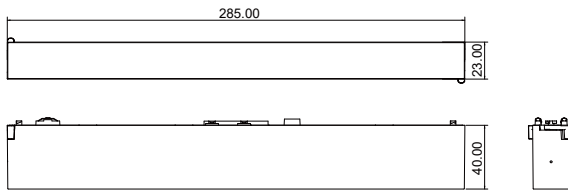

Dimensional Drawing

OP-IESVC1600024E2-01-Tunable-Sonder 2-160W24V