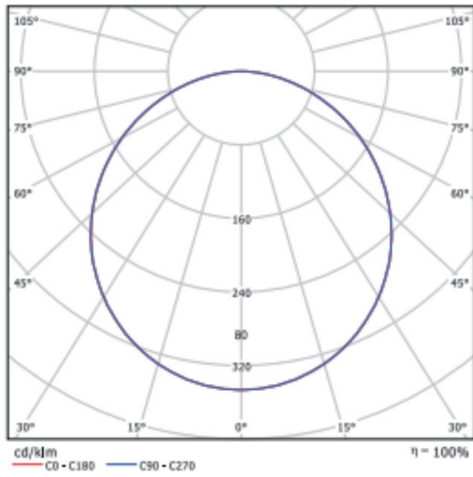

Photometric Data

110°(6W/9W/12W/18W/24W/30W)

OPPLE SHANGHAI OFFICE

Building V3, The Mixc, 1799 Wuzhong Road,
Minhang District, Shanghai, China
ZIP: 201103

T + 86 21 3855 0000

E intersales@opple.com

WWW.OPPLE.COM/EN