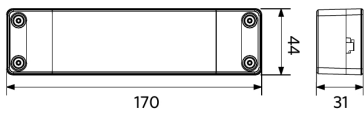

Ambient Conditions

Operating temperature	-20-+40°C
Application temperature	+25°C
Storage environment	-25-+50°C

Dimensional Drawing (mm)

LEDPanelRc-S5 Sq595

LEDPanelRc-S5 Re295

LEDPanelRc-S5
Driver On/Off

LEDPanelRc-S5
Driver Dim