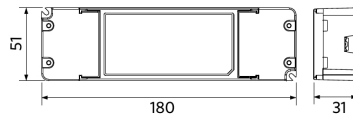

Ambient Conditions

Operating temperature	-20-+40°C
Application temperature	+25°C
Storage environment	-25-+50°C

Dimensional Drawing (mm)

LEDPanelRc-S5 Sq595

LEDPanelRc-S5 Re295

LEDPanelRc-S5
Driver On/Off

LEDPanelRc-S5
Driver Dim