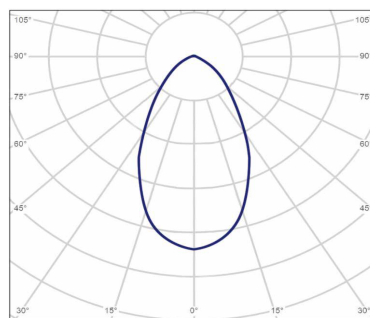

## Dimensional Drawing

Model	L(mm)	W(mm)	H(mm)	D(mm)
LED FL-E IV 10W	122	95	26	71
LED FL-E IV 20W	138	108	28	80
LED FL-E IV 30W	172	133	34	106
LED FL-E IV 50W	200	165	32	118
LED FL-E IV 70W	286	236	40	175
LED FL-E IV 100W	286	236	40	175
LED FL-E IV 150W	350	288	45	215
LED FL-E IV 200W	400	333	50	260

## Photometric Data

100D (10-50W)

60D (70-200W)