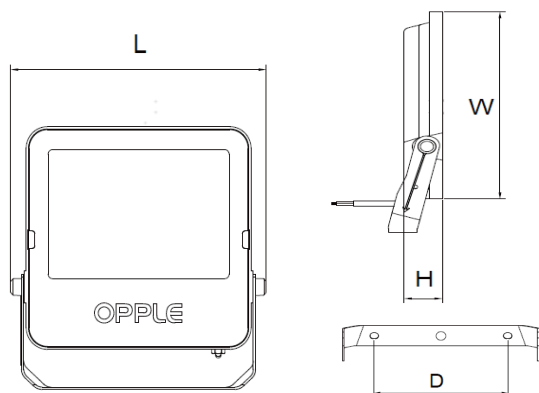

Dimensional Drawing