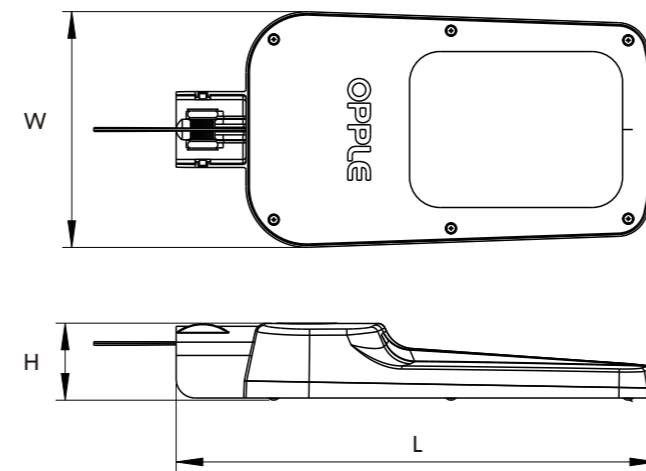

CB

Packaging Information

Item Code	Item Description	Single Box(1pc/box)		Packaging Unit		
		Dimensions(mm) (LxWxH)	Gross Weight (kg)	Dimensions(mm) (LxWxH)	Gross Weight (kg)	Packing Qty (pcs/unit)
705000105400	LEDStreet-EA 120W-3000-GY-GP	690*325*145	8.6	690*325*145	8.6	1
705000105500	LEDStreet-EA 120W-5700-GY-GP	690*325*145	8.6	690*325*145	8.6	1
705000105600	LEDStreet-EA 150W-3000-GY-GP	690*325*145	8.6	690*325*145	8.6	1
705000105700	LEDStreet-EA 150W-5700-GY-GP	690*325*145	8.6	690*325*145	8.6	1
543014046210	LED Streetlight-EAM 80W-3000-GY-GP	560*260*115	4.3	560*260*115	4.3	1
543014046310	LED Streetlight-EAM 80W-4000-GY-GP	560*260*115	4.3	560*260*115	4.3	1
543014046410	LED Streetlight-EAM 80W-5700-GY-GP	560*260*115	4.3	560*260*115	4.3	1
543014046510	LED Streetlight-EAM 100W-3000-GY-GP	560*260*115	4.3	560*260*115	4.3	1
543014046610	LED Streetlight-EAM 100W-4000-GY-GP	560*260*115	4.3	560*260*115	4.3	1
543014046710	LED Streetlight-EAM 100W-5700-GY-GP	560*260*115	4.3	560*260*115	4.3	1

Dimensional Drawing

Model	L(mm)	W(mm)	H(mm)
LED SL-EA 120W	675	300	116
LED SL-EA 150W	675	300	116

Model	L1(mm)	L2(mm)	W(mm)	H(mm)
LED SL-EAM 80W	505	405	235.2	82.5
LED SL-EAM 100W	505	405	235.2	82.5

Photometric Data