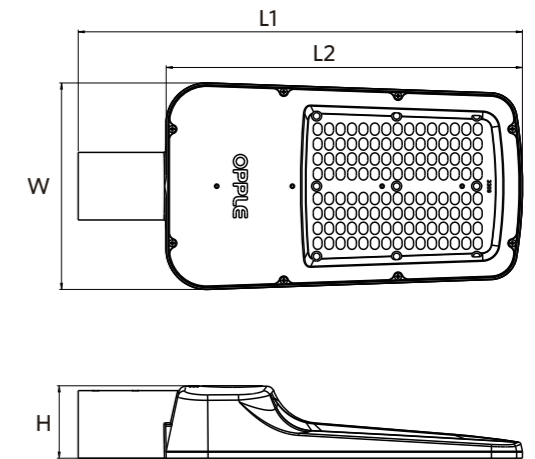

CB

Packaging Information

Item Code	Item Description	Single Box(1pc/box)		Packaging Unit		
		Dimensions(mm) (LxWxH)	Gross Weight (kg)	Dimensions(mm) (LxWxH)	Gross Weight (kg)	Packing Qty (pcs/unit)
705000105400	LEDStreet-EA 120W-3000-GY-GP	690*325*145	8.6	690*325*145	8.6	1
705000105500	LEDStreet-EA 120W-5700-GY-GP	690*325*145	8.6	690*325*145	8.6	1
705000105600	LEDStreet-EA 150W-3000-GY-GP	690*325*145	8.6	690*325*145	8.6	1
705000105700	LEDStreet-EA 150W-5700-GY-GP	690*325*145	8.6	690*325*145	8.6	1
543014046210	LED Streetlight-EAM 80W-3000-GY-GP	560*260*115	4.3	560*260*115	4.3	1
543014046310	LED Streetlight-EAM 80W-4000-GY-GP	560*260*115	4.3	560*260*115	4.3	1
543014046410	LED Streetlight-EAM 80W-5700-GY-GP	560*260*115	4.3	560*260*115	4.3	1
543014046510	LED Streetlight-EAM 100W-3000-GY-GP	560*260*115	4.3	560*260*115	4.3	1
543014046610	LED Streetlight-EAM 100W-4000-GY-GP	560*260*115	4.3	560*260*115	4.3	1
543014046710	LED Streetlight-EAM 100W-5700-GY-GP	560*260*115	4.3	560*260*115	4.3	1

Dimensional Drawing

Model	L(mm)	W(mm)	H(mm)
LED SL-EA 120W	675	300	116
LED SL-EA 150W	675	300	116

Model	L1(mm)	L2(mm)	W(mm)	H(mm)
LED SL-EAM 80W	505	405	235.2	82.5
LED SL-EAM 100W	505	405	235.2	82.5

Photometric Data