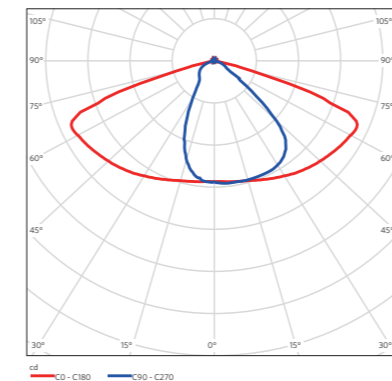

Dimensional Drawing

Model	L(mm)	W(mm)	H(mm)
LED SL-EA 120W	675	300	116
LED SL-EA 150W	675	300	116

Model	L1(mm)	L2(mm)	W(mm)	H(mm)
LED SL-EAM 80W	505	405	235.2	82.5
LED SL-EAM 100W	505	405	235.2	82.5

Photometric Data