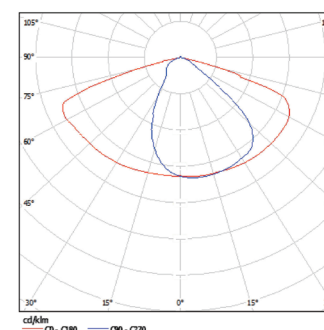

Photometric Data