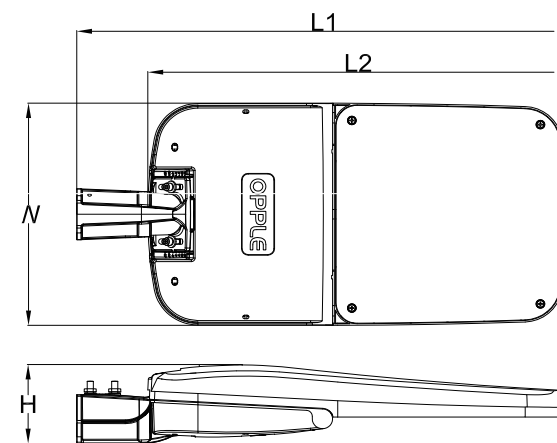

Technical Specifications	
On/Off Cycle	50,000
CRI	≥70
Colour Consistency (SDCM)	5
Dimmable	No
Housing Colour	Grey
IP	IP66
IK	IK08
Driver integrated (Yes/No)	No
Glow wire test	650°C
Weight (kg/pc)	6.3/6.3/8/8/12

CB

Packaging Information

Item		Packaging Unit (1pc/unit)	
Item Code	Item Description	Dimensions(mm) (LxWxH)	Gross Weight (kg)
705000107800	LED Streetlight-PA 60W-3000-GY-GP-2	545*285*160	7.5
705000107900	LED Streetlight-PA 60W-5700-GY-GP-2	545*285*160	7.5
705000108000	LED Streetlight-PA 80W-3000-GY-GP-2	545*285*160	7.5
705000108100	LED Streetlight-PA 80W-5700-GY-GP-2	545*285*160	7.5
705000108200	LED Streetlight-PA 100W-3000-GY-GP-2	545*285*160	7.5
705000108300	LED Streetlight-PA 100W-5700-GY-GP-2	545*285*160	7.5
705000108400	LED Streetlight-PA 120W-3000-GY-GP-2	640*330*170	8.8
705000108500	LED Streetlight-PA 120W-5700-GY-GP-2	640*330*170	8.8
705000108600	LED Streetlight-PA 150W-3000-GY-GP-2	640*330*170	8.8
705000108700	LED Streetlight-PA 150W-5700-GY-GP-2	640*330*170	8.8
705000025800	LED Streetlight-PA 180W-3000-GY-GP	755*425*185	14.75
705000025800	LED Streetlight-PA 180W-5700-GY-GP	755*425*185	14.75

Dimensional Drawing

Model	L1(mm)	L2(mm)	W(mm)	H(mm)
LED SL-PA 60W	585	488	255	119
LED SL-PA 80W	585	488	255	119
LED SL-PA 100W	585	488	255	119
LED SL-PA 120W	682	588	306	119
LED SL-PA 150W	682	588	306	119
LED SL-PA 180W	804	688	375	133