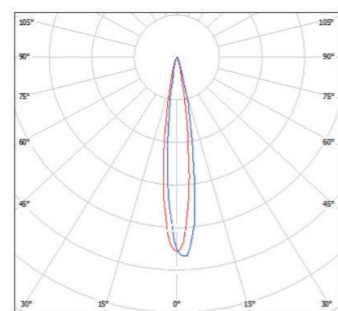

Accessory

Item Code	Item Description	Housing Color	Gross Weight(kg/pc)	Packaging Qty (pcs)	MOQ(pcs)	Picture
709098000100	LED Outdoor Spot-E Spike-BL	Black	3	20	100	

Dimensional Drawing

Model	Φ1(mm)	Φ2(mm)	H1(mm)	H2(mm)
LED OS-EII 9W	82	82	25	83
LED OS-EII 18W	82	126	25	104
LED OS-EII 36W	82	155	25	119

Photometric Data

8D

12D

24D

36D