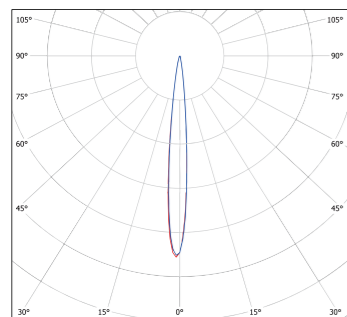

Accessory

Item Code	Item Description	Housing Color	Gross Weight(kg/pc)	Packaging Qty (pcs)	MOQ(pcs)	Picture
709098000100	LED Outdoor Spot-E Spike-BL	Black	3	20	100	

Dimensional Drawing

Model	Φ1(mm)	Φ2(mm)	H1(mm)	H2(mm)
LED OS-EII 9W	82	82	25	83
LED OS-EII 18W	82	126	25	104
LED OS-EII 36W	82	155	25	119

Photometric Data

8D

12D

24D

36D