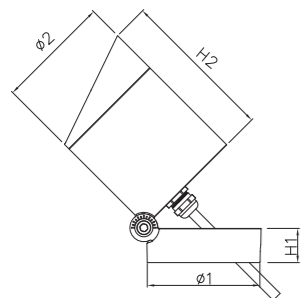

Packaging Information

Item Code	Item Description	Single Box(1pc/box)		Packaging Unit		
		Dimensions(mm) (LxWxH)	Gross Weight (kg)	Dimensions(mm) (LxWxH)	Gross Weight (kg)	Packing Qty (pcs/unit)
709000008600	LED Outdoor Spot-EII 9W-3000-8D-GY-GP	118*118*165	0.82	490*370*185	10.31	12
709000009100	LED Outdoor Spot-EII 9W-3000-24D-GY-GP	118*118*165	0.82	490*370*185	10.31	12
709000010100	LED Outdoor Spot-EII 9W-3000-36D-GY-GP	118*118*165	0.82	490*370*185	10.31	12
709000007900	LED Outdoor Spot-EII 9W-4000-12D-GY-GP	118*118*165	0.82	490*370*185	10.31	12
709000008100	LED Outdoor Spot-EII 9W-4000-36D-GY-GP	118*118*165	0.82	490*370*185	10.31	12
709000009600	LED Outdoor Spot-EII 18W-3000-8D-GY-GP	163*163*155	1.02	510*345*175	7.8	6
709000009500	LED Outdoor Spot-EII 18W-3000-12D-GY-GP	163*163*155	1.02	510*345*175	7.8	6
709000009800	LED Outdoor Spot-EII 18W-3000-24D-GY-GP	163*163*155	1.02	510*345*175	7.8	6
709000010000	LED Outdoor Spot-EII 18W-3000-36D-GY-GP	163*163*155	1.02	510*345*175	7.8	6
709000008000	LED Outdoor Spot-EII 36W-3000-8D-GY-GP	193*193*170	1.65	405*405*195	7.0	4
709000008800	LED Outdoor Spot-EII 36W-3000-12D-GY-GP	193*193*170	1.65	405*405*195	7.0	4
709000009300	LED Outdoor Spot-EII 36W-3000-24D-GY-GP	193*193*170	1.65	405*405*195	7.0	4
709000010200	LED Outdoor Spot-EII 36W-3000-36D-GY-GP	193*193*170	1.65	405*405*195	7.0	4
709000008400	LED Outdoor Spot-EII 36W-4000-36D-GY-GP	193*193*170	1.65	405*405*195	7.0	4

Accessory

Item Code	Item Description	Housing Color	Gross Weight(kg/pc)	Packaging Qty (pcs)	MOQ(pcs)	Picture
709098000100	LED Outdoor Spot-E Spike-BL	Black	3	20	100	

Dimensional Drawing

Model	Φ1(mm)	Φ2(mm)	H1(mm)	H2(mm)
LED OS-EII 9W	82	82	25	83
LED OS-EII 18W	82	126	25	104
LED OS-EII 36W	82	155	25	119