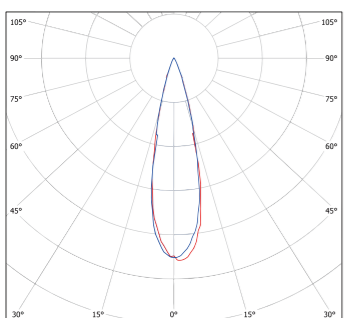

Packaging Information

Item Code	Item Description	Single Box(1pc/box)		Packaging Unit		
		Dimensions(mm) (LxWxH)	Gross Weight (kg)	Dimensions(mm) (LxWxH)	Gross Weight (kg)	Packing Qty (pcs/unit)
709000008600	LED Outdoor Spot-EII 9W-3000-8D-GY-GP	118*118*165	0.82	490*370*185	10.31	12
709000009100	LED Outdoor Spot-EII 9W-3000-24D-GY-GP	118*118*165	0.82	490*370*185	10.31	12
709000010100	LED Outdoor Spot-EII 9W-3000-36D-GY-GP	118*118*165	0.82	490*370*185	10.31	12
709000007900	LED Outdoor Spot-EII 9W-4000-12D-GY-GP	118*118*165	0.82	490*370*185	10.31	12
709000008100	LED Outdoor Spot-EII 9W-4000-36D-GY-GP	118*118*165	0.82	490*370*185	10.31	12
709000009600	LED Outdoor Spot-EII 18W-3000-8D-GY-GP	163*163*155	1.02	510*345*175	7.8	6
709000009500	LED Outdoor Spot-EII 18W-3000-12D-GY-GP	163*163*155	1.02	510*345*175	7.8	6
709000009800	LED Outdoor Spot-EII 18W-3000-24D-GY-GP	163*163*155	1.02	510*345*175	7.8	6
709000010000	LED Outdoor Spot-EII 18W-3000-36D-GY-GP	163*163*155	1.02	510*345*175	7.8	6
709000008000	LED Outdoor Spot-EII 36W-3000-8D-GY-GP	193*193*170	1.65	405*405*195	7.0	4
709000008800	LED Outdoor Spot-EII 36W-3000-12D-GY-GP	193*193*170	1.65	405*405*195	7.0	4
709000009300	LED Outdoor Spot-EII 36W-3000-24D-GY-GP	193*193*170	1.65	405*405*195	7.0	4
709000010200	LED Outdoor Spot-EII 36W-3000-36D-GY-GP	193*193*170	1.65	405*405*195	7.0	4
709000008400	LED Outdoor Spot-EII 36W-4000-36D-GY-GP	193*193*170	1.65	405*405*195	7.0	4

Accessory

Item Code	Item Description	Housing Color	Gross Weight(kg/pc)	Packaging Qty (pcs)	MOQ(pcs)	Picture
709098000100	LED Outdoor Spot-E Spike-BL	Black	3	20	100	

Dimensional Drawing

Model	Φ1(mm)	Φ2(mm)	H1(mm)	H2(mm)
LED OS-EII 9W	82	82	25	83
LED OS-EII 18W	82	126	25	104
LED OS-EII 36W	82	155	25	119

Photometric Data

8D

12D

24D

36D