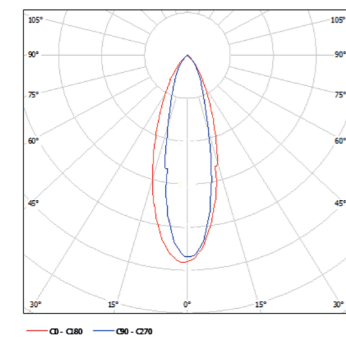

Dimensional Drawing

RGB Series

Model	L (mm)	W1(mm)	W2 (mm)	H (mm)
LED WW-PII L300	300	43	48.8	85
LED WW-PII L500	500	43	48.8	85
LED WW-PII L1000	1000	43	48.8	85

Single Color Series

Model	L (mm)	W1(mm)	W2 (mm)	H (mm)
LED WW-PII L500	500	31	30	65.5
LED WW-PII L1000	1000	31	30	65.5

Photometric Data

20D+40D

15D+30D