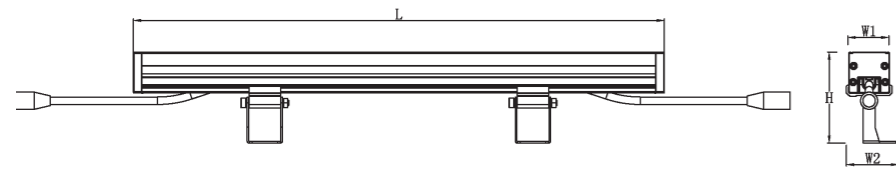

Controller Accessory

Item		Outer box				
Item Code	Item Description	Rated Voltage(V)	Rated Power(W)	Dimensions(mm) (LxWxH)	Gross Weight (kg)	Packing Qty (pcs/CTN)
821001001110	Master controller-MR-BF12B-DMX512	100-240	15	480*48*250	15	10
821001001010	Sub controller-MR-BF12B-DMX512	100-240	15	480*48*250	15	10
401001056000	LED Powersupply-MW-ELG-75W-24V-IP67	100-240	75	360*250*220	13.5	9
401001055000	LED Powersupply-MW-ELG-150W-24V-IP67	100-240	150	360*290*210	16	16
401001054000	LED Powersupply-MW-ELG-300W-24V-IP67	100-240	300	340*320*210	5	9

Dimensional Drawing