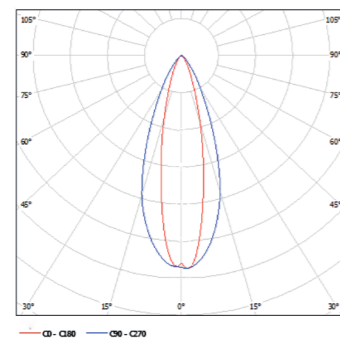

Dimensional Drawing

RGB Series

Model	L (mm)	W1(mm)	W2 (mm)	H (mm)
LED WW-PII L300	300	43	48.8	85
LED WW-PII L500	500	43	48.8	85
LED WW-PII L1000	1000	43	48.8	85

Single Color Series

Model	L (mm)	W1(mm)	W2 (mm)	H (mm)
LED WW-PII L500	500	31	30	65.5
LED WW-PII L1000	1000	31	30	65.5

Photometric Data

20D+40D

15D+30D