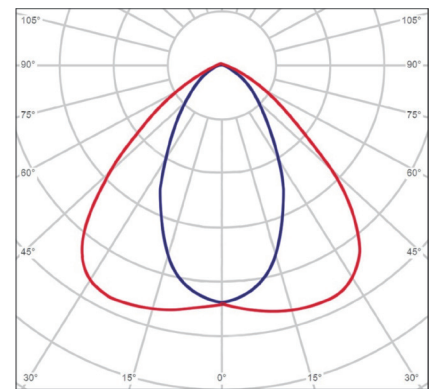

60+100D

OPPLE SHANGHAI OFFICE
Building V3, The Mixc, 1799 Wuzhong Road,
Minhang District, Shanghai, China
ZIP: 201103
T + 86 21 3855 0000
E intersales@opple.com

WWW.OPPLE.COM/EN