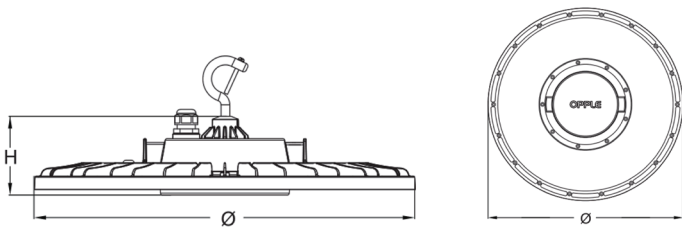

Dimensional Drawing

Model	Φ(mm)	H(mm)
LED HB-P5 75W	341	74
LED HB-P5 120W	341	74
LED HB-P5 150W	408	82
LED HB-P5 200W	408	82
LED HB-P5 240W	408	82
LED HB-P5 110W DALI+BLE	341	74
LED HB-P5 200W DALI+BLE	408	82
LED HB-P5 240W DALI+BLE	408	82