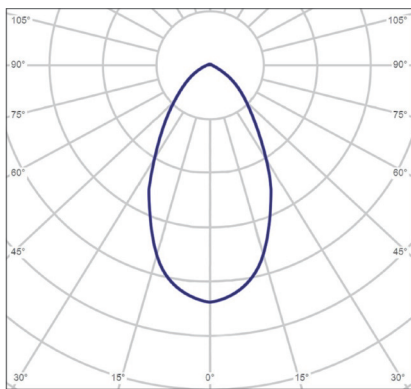

Photometric Data

60D