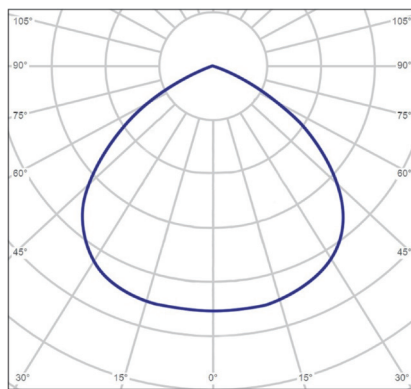

Dimensional Drawing

Model	Φ(mm)	H(mm)
LED HB-P5 75W	341	74
LED HB-P5 120W	341	74
LED HB-P5 150W	408	82
LED HB-P5 200W	408	82
LED HB-P5 240W	408	82
LED HB-P5 110W DALI+BLE	341	74
LED HB-P5 200W DALI+BLE	408	82
LED HB-P5 240W DALI+BLE	408	82

Model	Φ(mm)	H(mm)
LED HB-P5 75W MD	341	90
LED HB-P5 120W MD	341	90
LED HB-P5 150W MD	408	100
LED HB-P5 200W MD	408	100
LED HB-P5 240W MD	408	100

Photometric Data

100D

OPPLE SHANGHAI OFFICE
Building V3, The Mixc, 1799 Wuzhong Road,
Minhang District, Shanghai, China
ZIP: 201103
T + 86 21 3855 0000
E intersales@opple.com

WWW.OPPLE.COM/EN