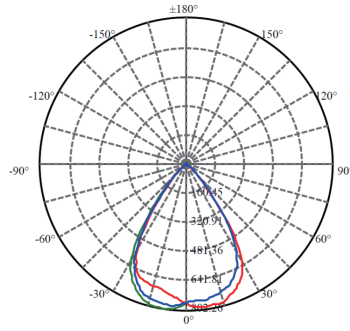

## Dimensional Drawing

Type	H(mm)	D(mm)
LED DL-RC-UA-R75-7W	33.5	86
LED DL-RC-UA-R100-10W	42	113
LED DL-RC-UA-R125-20W	42.5	138
LED DL-RC-UA-R150-30W	48.5	173.2
LED DL-RC-UA-R200-30W	58.7	226
LED DL-RC-UA-R200-40W	58.7	226

## Photometric Data

7W

10W

20W

30W

40W