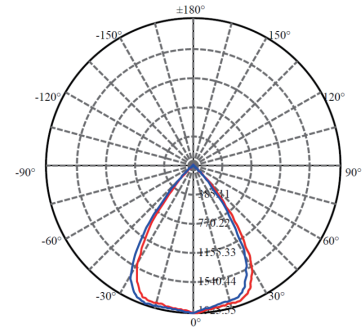

## Dimensional Drawing

Type	H(mm)	D(mm)
LED DL-RC-UA-R75-7W	33.5	86
LED DL-RC-UA-R100-10W	42	113
LED DL-RC-UA-R125-20W	42.5	138
LED DL-RC-UA-R150-30W	48.5	173.2
LED DL-RC-UA-R200-30W	58.7	226
LED DL-RC-UA-R200-40W	58.7	226

## Photometric Data

7W

10W

20W

30W

40W