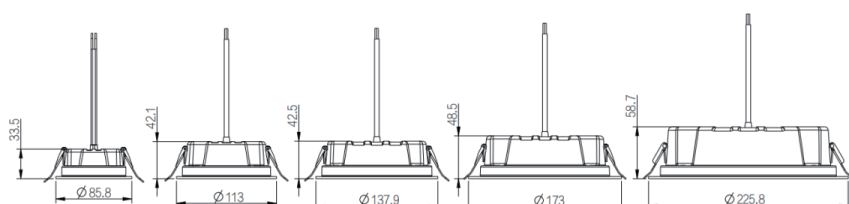

Dimensional Drawing

Type	H(mm)	D(mm)
LED DL-RC-UA-R75-7W	33.5	86
LED DL-RC-UA-R100-10W	42	113
LED DL-RC-UA-R125-20W	42.5	138
LED DL-RC-UA-R150-30W	48.5	173.2
LED DL-RC-UA-R200-30W	58.7	226
LED DL-RC-UA-R200-40W	58.7	226