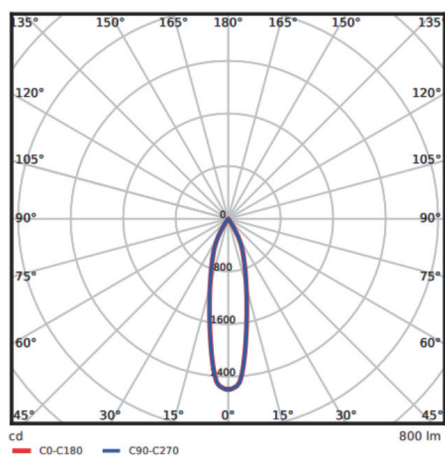

Photometric Data

24°

OPPLE SHANGHAI OFFICE
Building V3, The Mixc, 1799 Wuzhong Road,
Minhang District, Shanghai, China
ZIP: 201103
T + 86 21 3855 0000
E intersales@opple.com

WWW.OPPLE.COM/EN