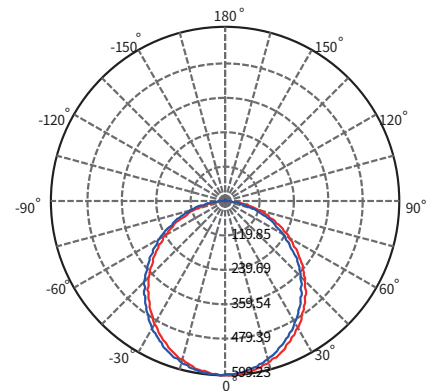

OPPLE SHANGHAI OFFICE
Building V3, The Mixc, 1799 Wuzhong Road,
Minhang District, Shanghai, China
ZIP: 201103
T + 86 21 3855 0000
E intersales@opple.com

WWW.OPPLE.COM/EN