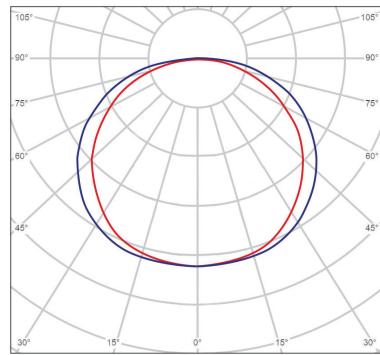

Photometric Data

OPPLE SHANGHAI OFFICE
Building V3, The Mixc, 1799 Wuzhong Road,
Minhang District, Shanghai, China
ZIP: 201103
T + 86 21 3855 0000
E intersales@opple.com

WWW.OPPLE.COM/EN