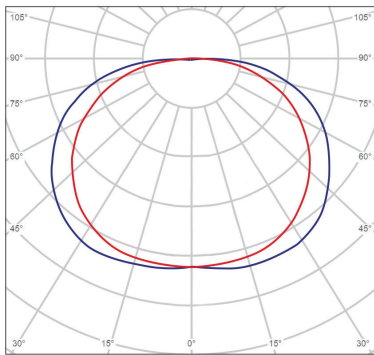

Photometric Data

OPPLE SHANGHAI OFFICE
Building V3, The Mixc, 1799 Wuzhong Road,
Minhang District, Shanghai, China
ZIP: 201103
T + 86 21 3855 0000
E intersales@opple.com

WWW.OPPLE.COM/EN