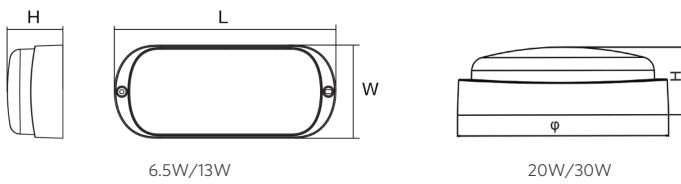

Item		Single box(1pc/box)			Packaging Unit	
Item Code	Item Description	Dimensions(mm) (LxWxH)	Gross Weight (kg)	Dimensions(mm) (LxWxH)	Gross Weight (kg)	Packing Qty (pcs/CTN)
531000010400	LED Bulkhead-E2 6.5W-4000-MD-GY-GP	245*64*108	0.42	505*340*240	8.36	20
531000010500	LED Bulkhead-E2 6.5W-6500-MD-GY-GP	245*64*108	0.42	505*340*240	8.36	20
531000010600	LED Bulkhead-E2 13W-4000-MD-GY-GP	245*64*108	0.42	505*340*240	8.36	20
531000010700	LED Bulkhead-E2 13W-6500-MD-GY-GP	245*64*108	0.42	505*340*240	8.36	20
531000010800	LED Bulkhead-E2 20W-4000-MD-GY-GP	249*77*253	0.70	405*260*275	3.51	5
531000010900	LED Bulkhead-E2 20W-6500-MD-GY-GP	249*77*253	0.70	405*260*275	3.51	5

Dimensional Drawing

Model	L(mm)	W(mm)	φ(mm)	H(mm)
LED BH-E2 6.5W	240	100	/	60
LED BH-E2 6.5W MD	240	100	/	60
LED BH-E2 13W	240	100	/	60
LED BH-E2 13W MD	240	100	/	60
LED BH-E2 20W	/	/	244	74
LED BH-E2 20W MD	/	/	244	74
LED BH-E2 30W	/	/	244	74