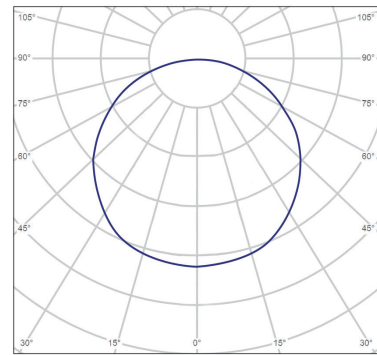

Photometric Data

OPPLE SHANGHAI OFFICE
Building V3, The Mixc, 1799 Wuzhong Road,
Minhang District, Shanghai, China
ZIP: 201103
T + 86 21 3855 0000
E intersales@opple.com

WWW.OPPLE.COM/EN