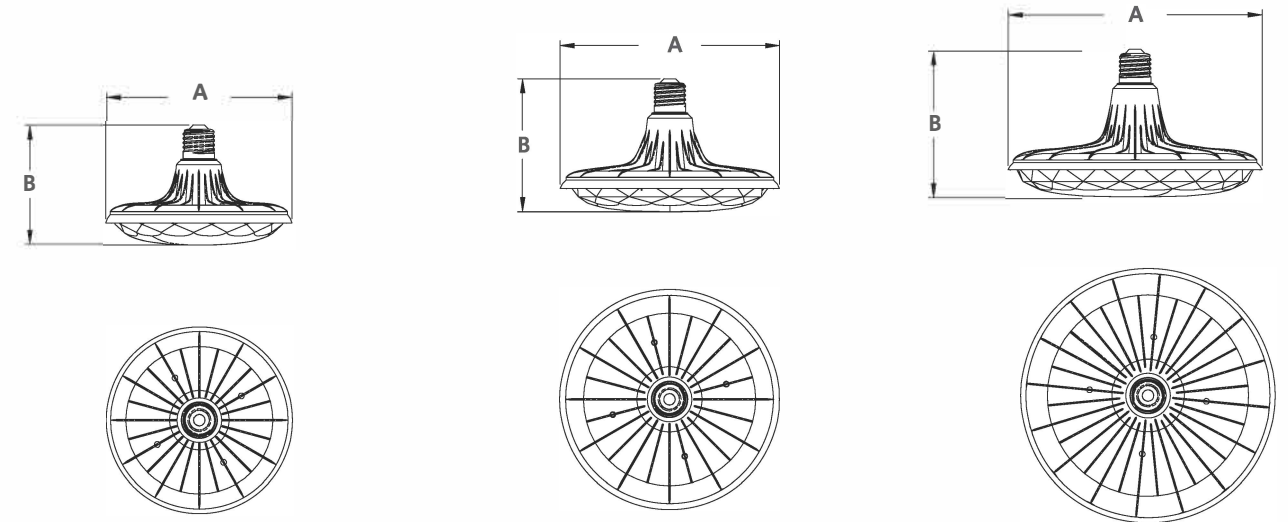

Application

Specification

Product Description	Power (W)	Power Factor	Lumen (lm)	Efficacy (lm/W)	Beam Angle (°)	CRI	CCT (K)	Average Lifetime(hrs)	Energy Level
LED E UFO E27 17W	17	0.5	1400	82	120	80	6500	20000	A+
LED E UFO E27 24W	24	0.5	2000	83	120	80	6500	20000	A+
LED E UFO E27 35W Step Dim *	35	0.5	3000	86	120	80	6500	20000	A+

*35W have 100% and 50% brightness model by switch on/off

Electrical Supply	
Frequency (Hz)	50/60
Voltage (V)	220-240
AC/DC	AC

Mechanical Properties	
Optical Material	PC
Housing Material	PBT
Finishing Colour	White

Application Conditions	
IP	IP20
Operating Temperature	-20-40°C
Application Temperature	25°C
Storage Environment	-25-50°C

Packaging Information

Product Description	Single Box(1pc/box)		Outer box		
	Dimensions(mm) (LxWxH)	Gross Weight (kg)	Dimensions(mm) (LxWxH)	Gross Weight (kg)	BOX QTY (pcs/unit)
LED E UFO E27 17W	157*113*157	0.27	485*330*225	3.26	12
LED E UFO E27 24W	185*124*185	0.37	570*385*245	4.44	12
LED E UFO E27 35W	214*136*214	0.50	660*445*270	6.05	12

Dimensional Drawing

	17W	24W	35W
A (mm)	Φ154	Φ182	Φ210
B (mm)	98	109	121